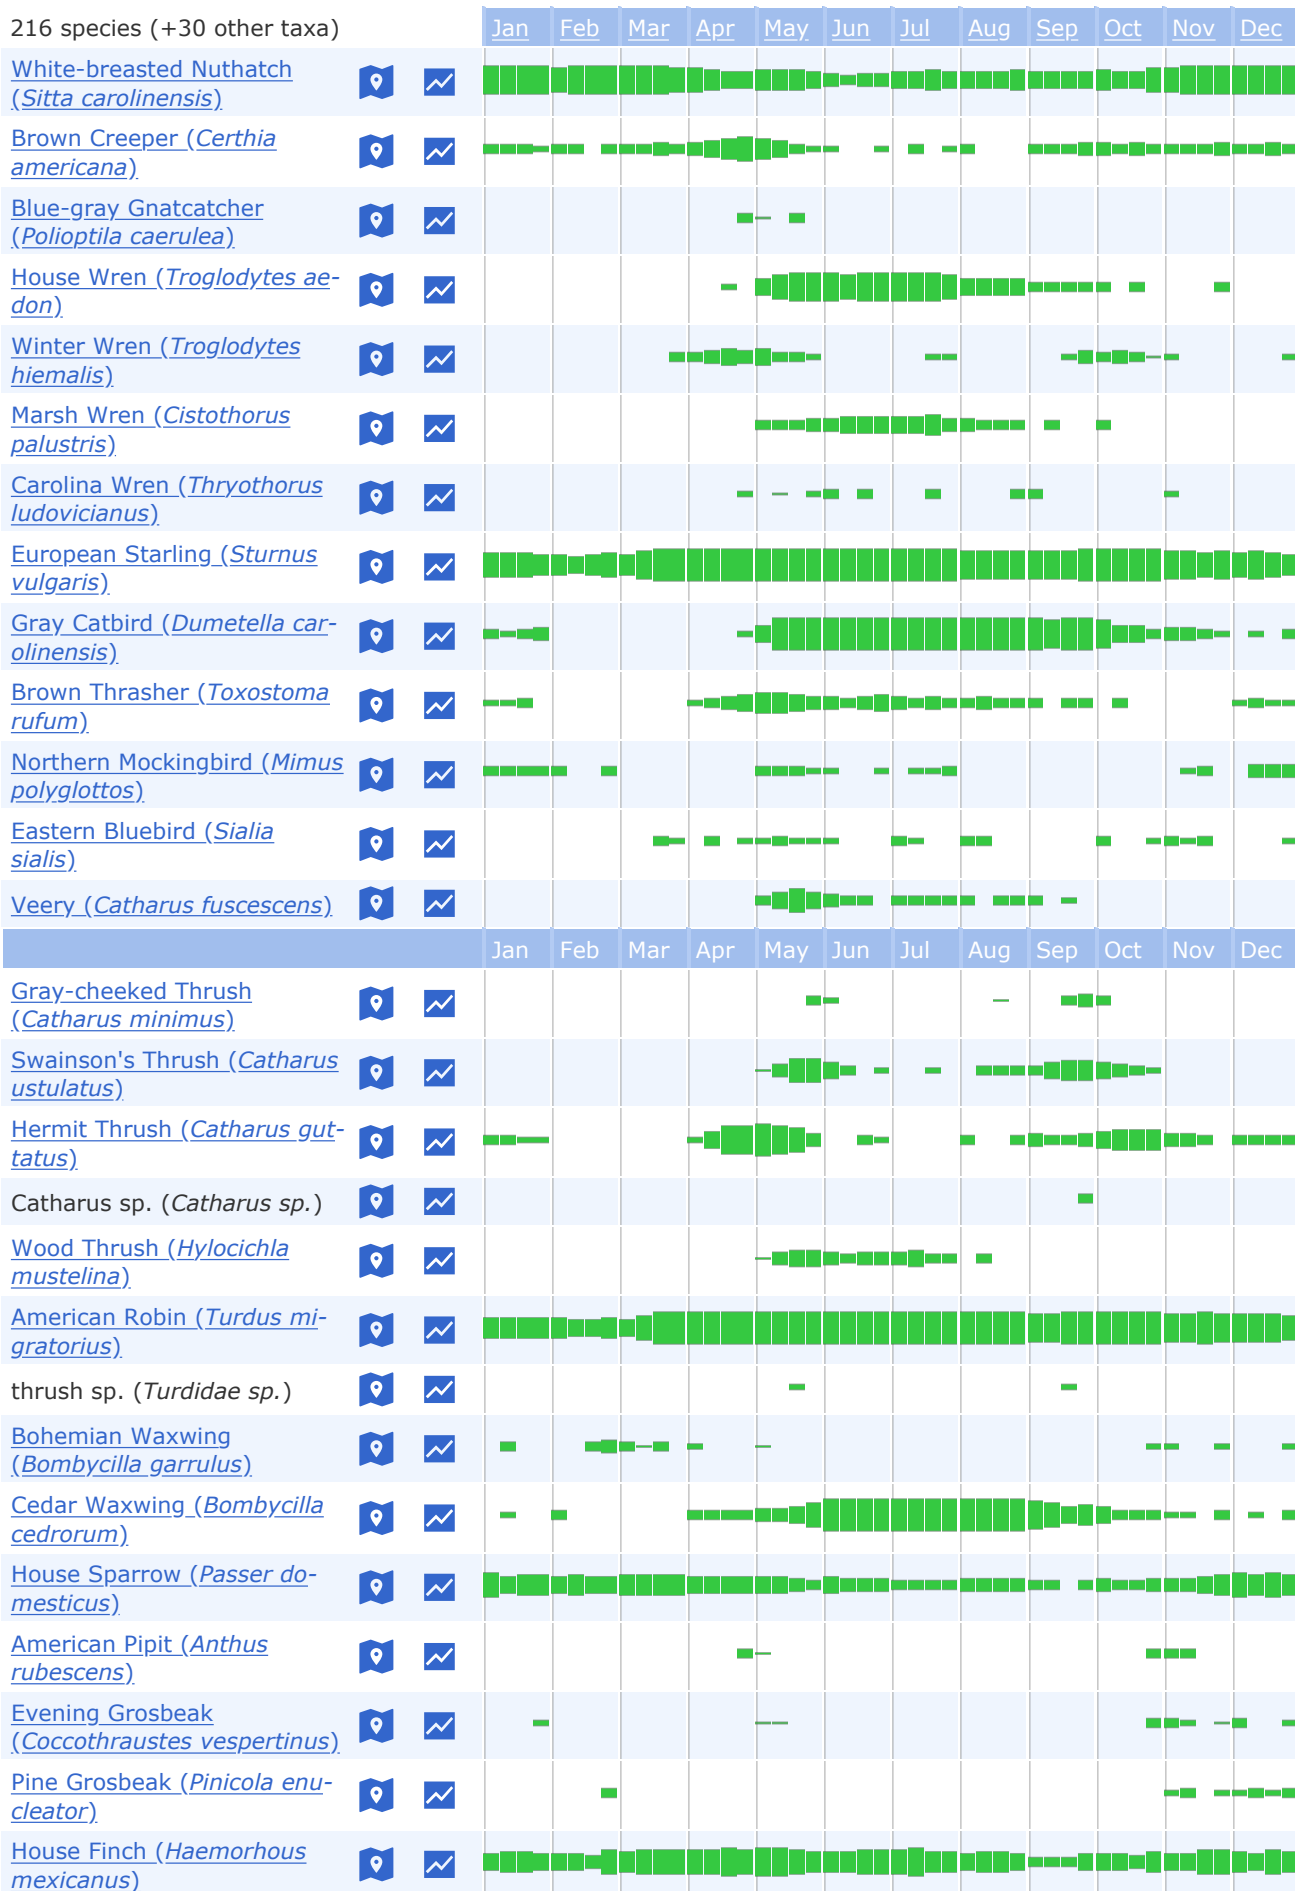

# Bird Observations

▼ **Date Range:**

Jan-Dec, 1900-2022

[ [Technoparc Mtl--Site général](#) ] [ [Parc écologique des Sources](#) ] [ [Marais Ipex \(accès restreint\)](#) ] [ [Technoparc Mtl--Éco-Campus](#) ]

Updated ~18 hr(s) ago.

216 species (+30 other taxa)

216 species (+30 other taxa)

216 species (+30 other taxa)

216 species (+30 other taxa)

216 species (+30 other taxa)

216 species (+30 other taxa)

216 species (+30 other taxa)

216 species (+30 other taxa)

216 species (+30 other taxa)

216 species (+30 other taxa)

**KEY:** ■ = insufficient data | ■■■■■ = rare to widespread

[Download Histogram Data](#)